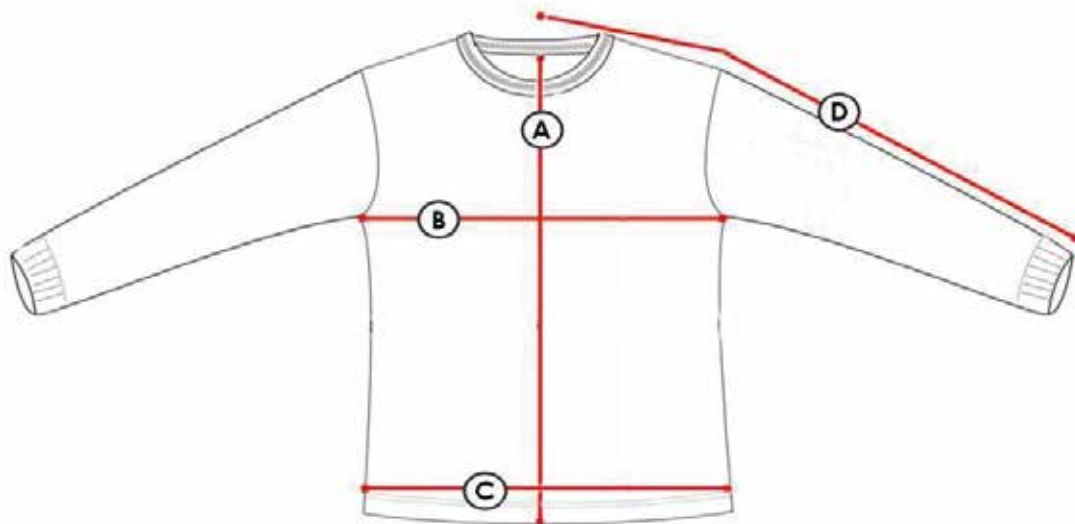

Maattabel T-shirts met Dyneema mouwen

	A	B	C	D
M	70,5	53,0	54,0	89,8
L	72,0	56,0	57,0	92,0
XL	73,5	59,0	60,0	94,3
2XL	75,0	62,0	63,0	96,5
3XL	76,5	65,0	66,0	98,8
4XL	78,0	68,0	69,0	101,0

Tolerantie: 5 %